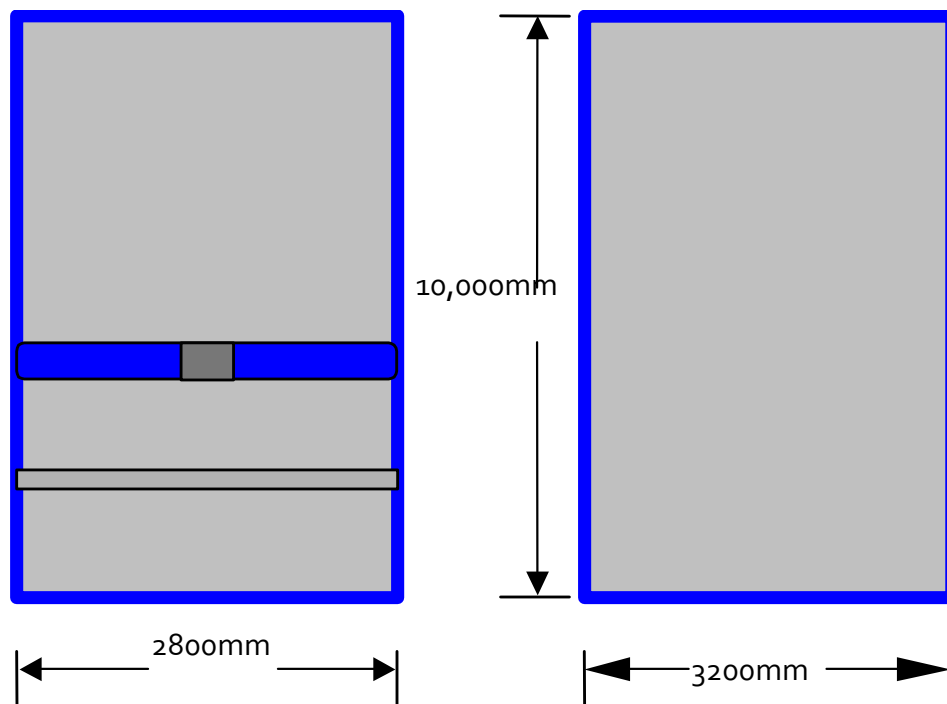

2 off secondhand Kardex Shuttle 2010
 Model - XP500-2450-864 – Finished Colour – Blue/Light Grey

STORAGE CAPACITIES	
Total square metres storage capacity.....	127.02m ²
Total cubic metre storage capacity.....	37.68m ³

LOAD CAPACITIES	
Maximum evenly distributed payload per single tray.....	490 kg
Total number of trays.....	50
Total payload capacity of the machine.....	67000 kg

TRAY DIMENSIONS	
Height of tray.....	50mm
Width of tray.....	2450mm
Depth of tray.....	864mm